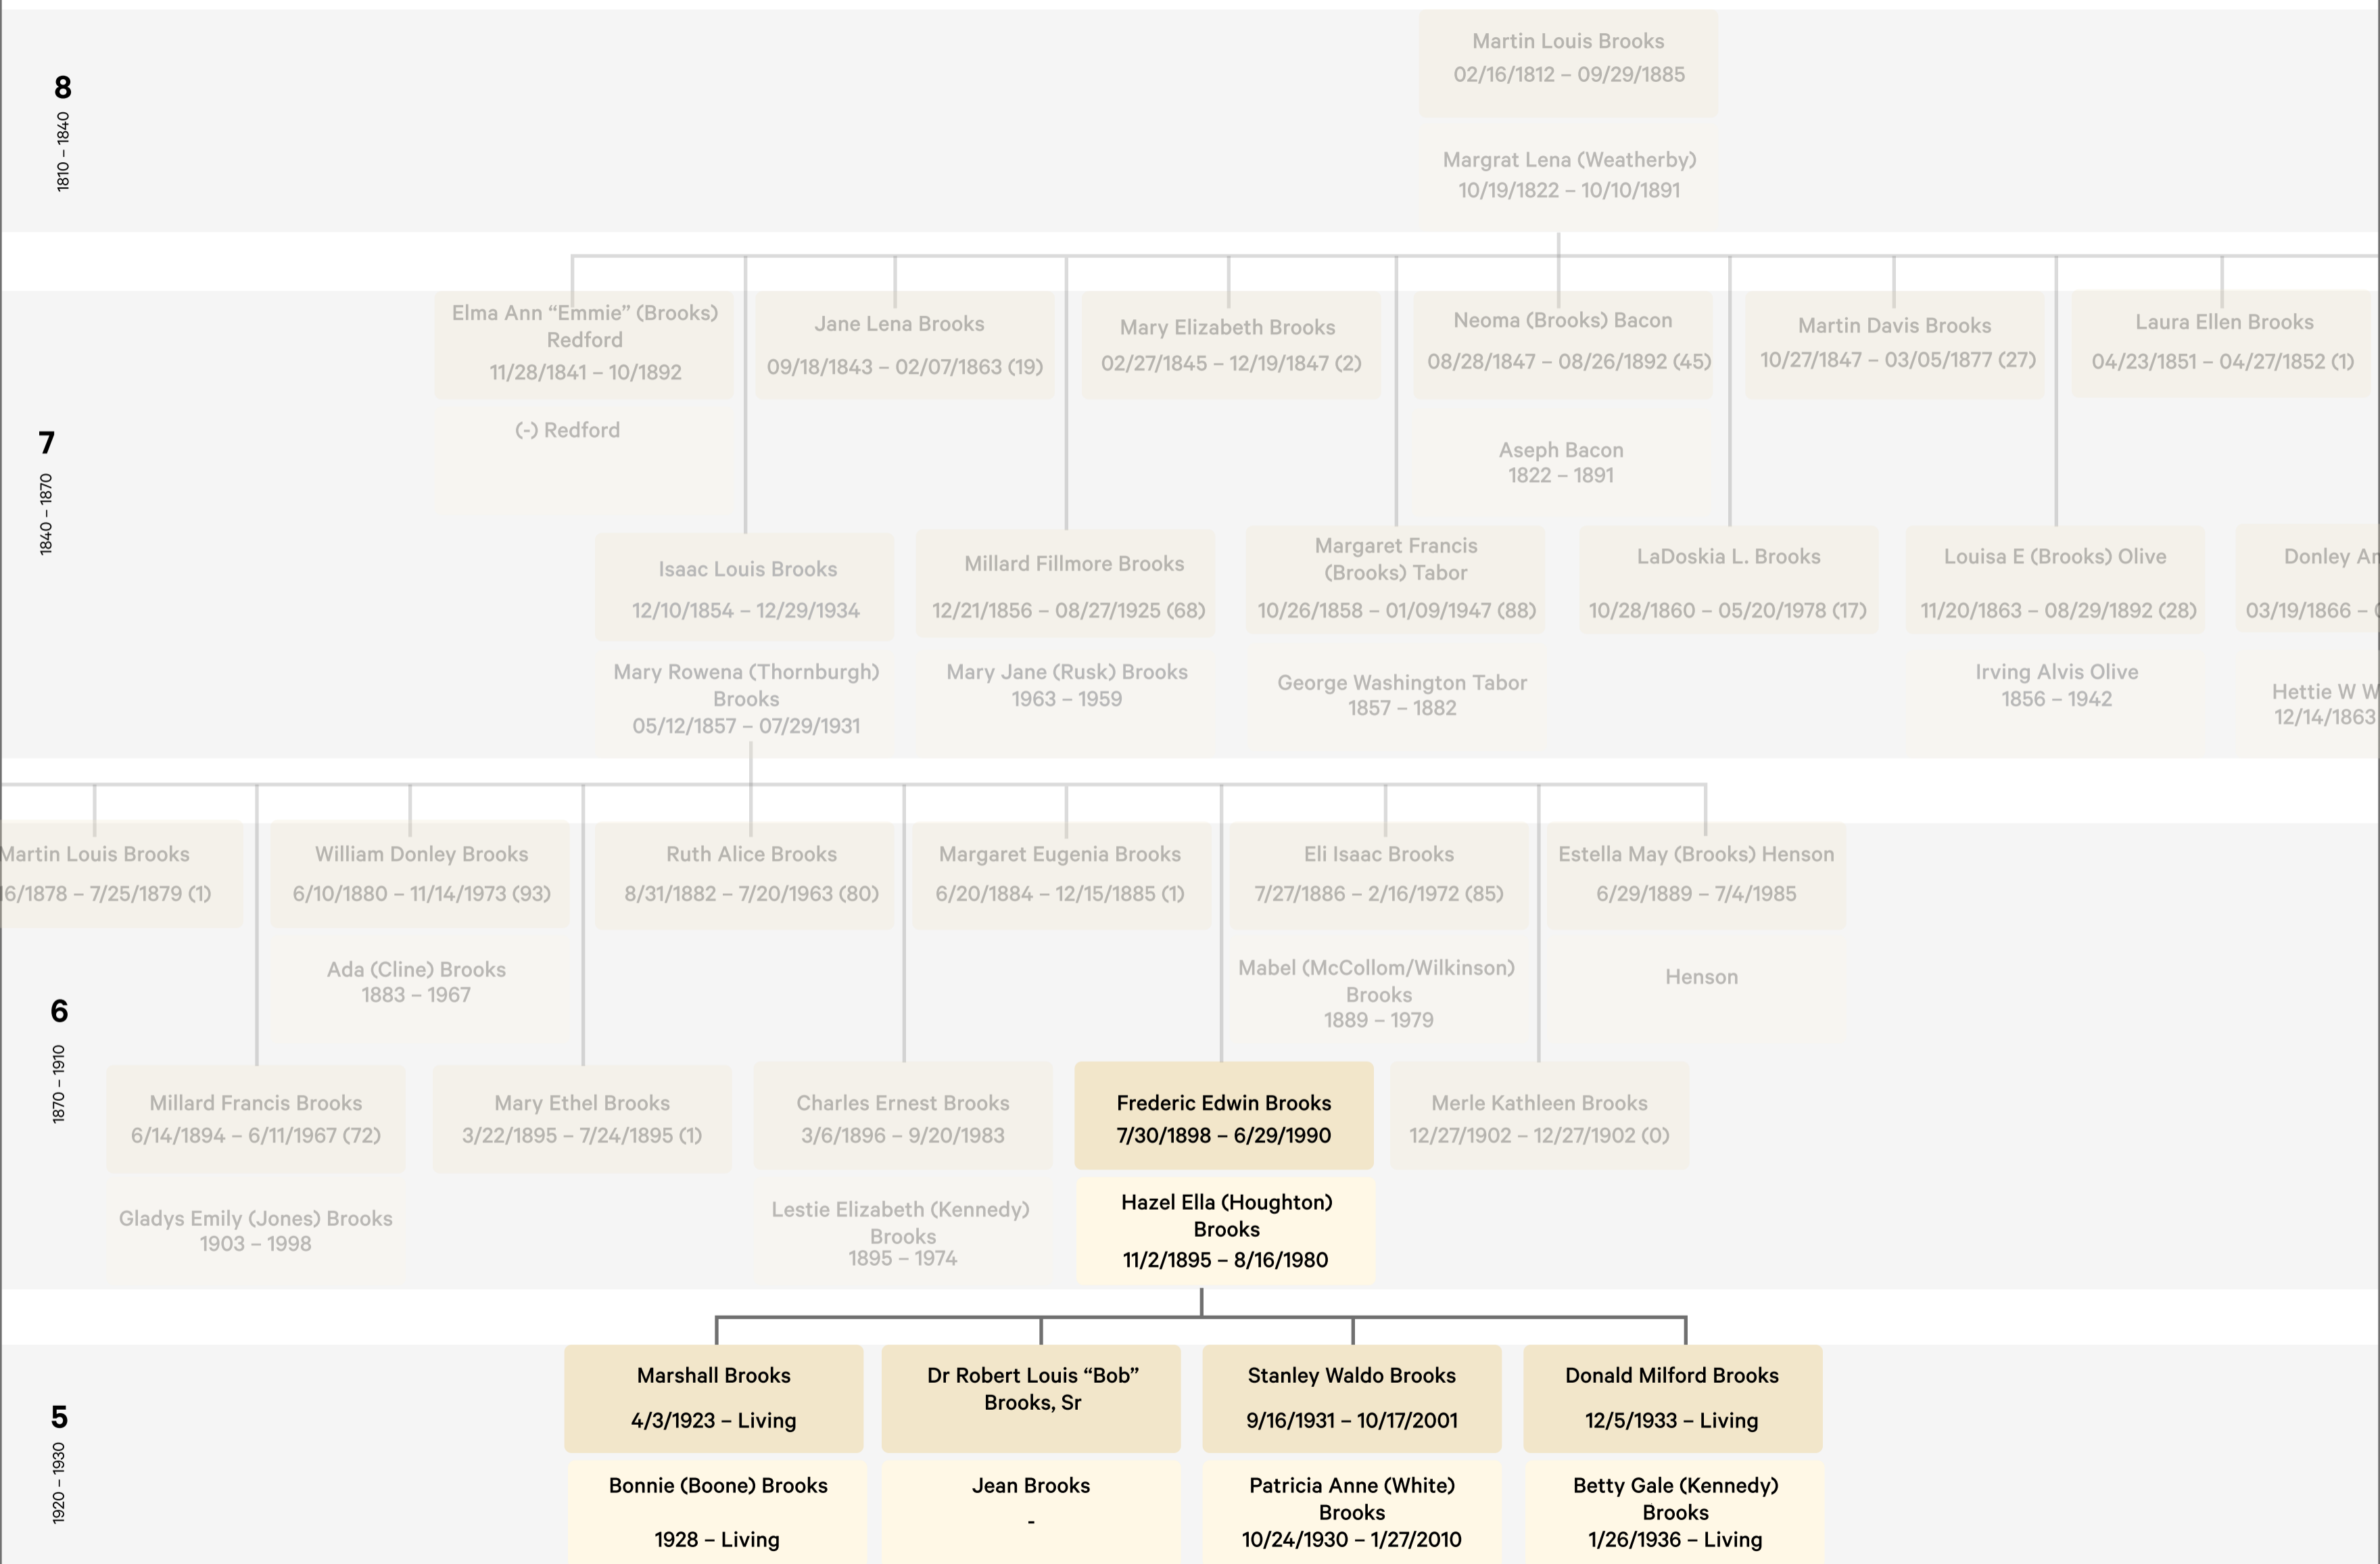

Charles Ernest Brooks
3/6/1896 - 9/20/1983

Lestie Elizabeth (Kennedy) Brooks
1895 - 1974

Frederic Edwin Brooks
7/30/1898 - 6/29/1990

Hazel Ella (Houghton) Brooks
11/2/1895 - 8/16/1980

Merle Kathleen Brooks
12/27/1902 - 12/27/1902 (0)

1920 - 1930
5

4

Frederic Edwin Brooks

Marshall Brooks

7

1840 – 1870

6

1870 – 1910

5

1920 – 1930

4

1940 – 1960

Marsha (Brooks) Jones

1870 - 1910

1920 - 1930

1940 - 1960

3

2

1

Wayne Brooks

David Brooks

1870 - 1910

1920 - 1930

1940 - 1960